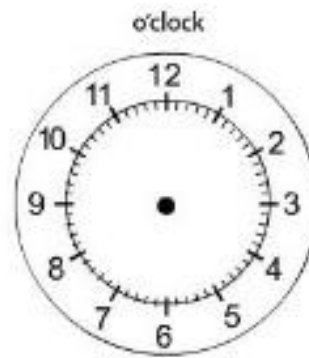

Use a ruler to draw the short hand showing the hour and the long hand pointing to the minutes.

1

5 o'clock

11 o'clock

8 o'clock

3 o'clock

12 o'clock

7 o'clock