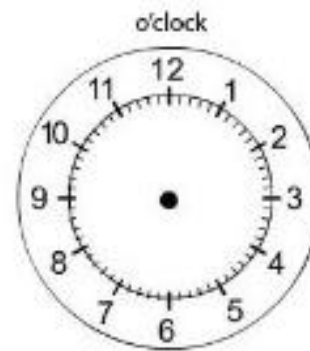

Use a ruler to draw the short hand showing the hour and the long hand pointing to the minutes.

1

5 o'clock

11 o'clock

8 o'clock

3 o'clock

12 o'clock

7 o'clock

2 o'clock

9 o'clock

7 o'clock