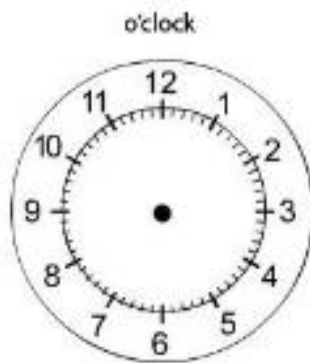

Use a ruler to draw the short hand showing the hour and the long hand pointing to the minutes.

1

5 o'clock

11 o'clock

8 o'clock

3 o'clock

12 o'clock

7 o'clock