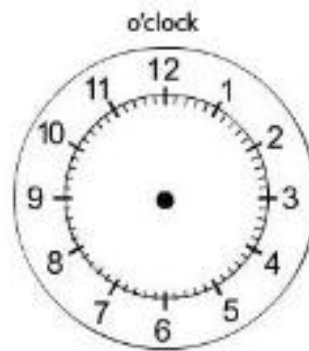

Use a ruler to draw the short hand showing the hour and the long hand pointing to the minutes.

1

5 o'clock

11 o'clock

8 o'clock

3 o'clock

12 o'clock

7 o'clock

2 o'clock

9 o'clock

7 o'clock