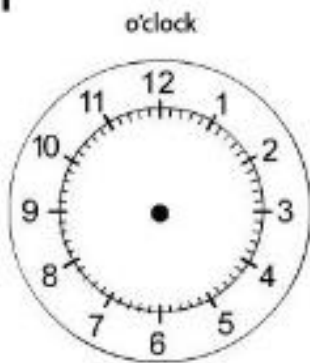

Use a ruler to draw the short hand showing the hour and the long hand pointing to the minutes.

1

5 o'clock

11 o'clock

8 o'clock

3 o'clock

12 o'clock

7 o'clock