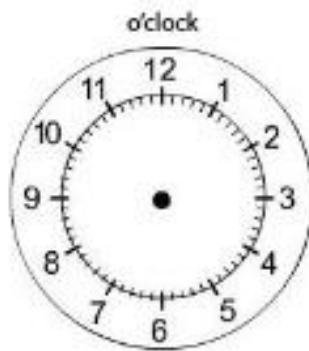

Use a ruler to draw the short hand showing the hour and the long hand pointing to the minutes.

1

5 o'clock

11 o'clock

8 o'clock

3 o'clock

12 o'clock

7 o'clock