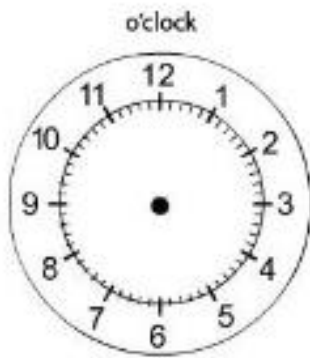

Use a ruler to draw the short hand showing the hour and the long hand pointing to the minutes.

1

5 o'clock

11 o'clock

8 o'clock

3 o'clock

12 o'clock

7 o'clock