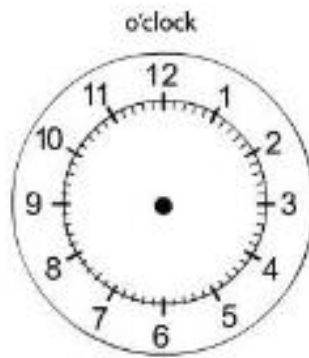

Use a ruler to draw the short hand showing the hour and the long hand pointing to the minutes.

1

5 o'clock

11 o'clock

8 o'clock

3 o'clock

12 o'clock

7 o'clock