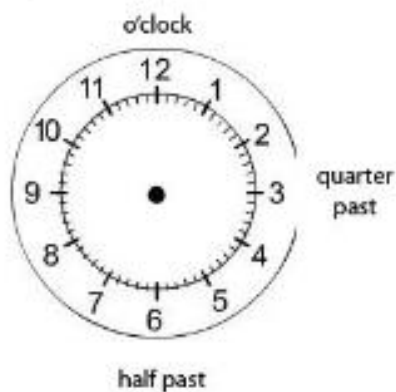

Use a ruler to draw the short hand showing the hour and the long hand pointing to the minutes.

3

**quarter past 12**

**half past 8**

**quarter past 7**

**quarter past 6**

**quarter past 11**

**7 o'clock**