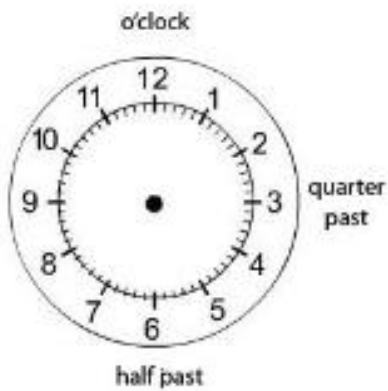

Use a ruler to draw the short hand showing the hour and the long hand pointing to the minutes.

3

**quarter past 12**

**half past 8**

**quarter past 7**

**quarter past 6**

**quarter past 11**

**7 o'clock**