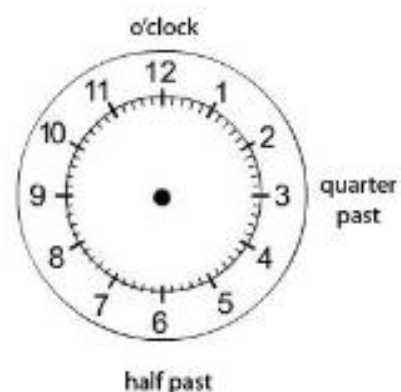

Use a ruler to draw the short hand showing the hour and the long hand pointing to the minutes.

3

**quarter past 12**

**half past 8**

**quarter past 7**

**quarter past 6**

**quarter past 11**

**7 o'clock**