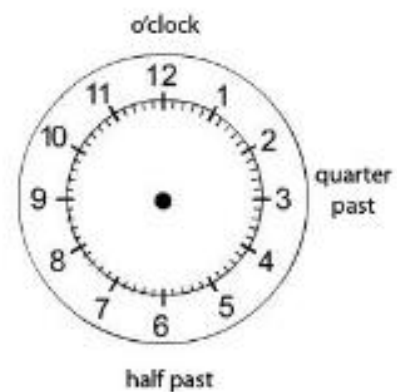

Use a ruler to draw the short hand showing the hour and the long hand pointing to the minutes.

3

**quarter past 12**

**half past 8**

**quarter past 7**

**quarter past 6**

**quarter past 11**

**7 o'clock**