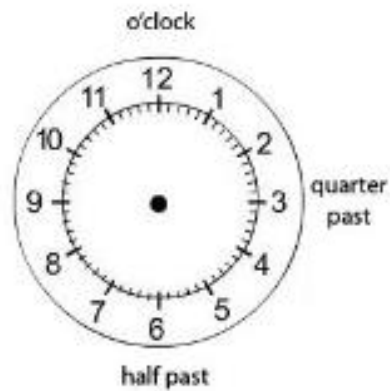

Use a ruler to draw the short hand showing the hour and the long hand pointing to the minutes.

3

**quarter past 12**

**half past 8**

**quarter past 7**

**quarter past 6**

**quarter past 11**

**7 o'clock**