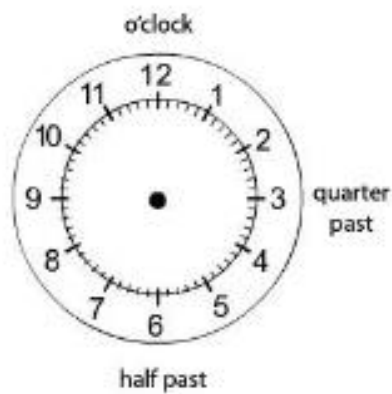

Use a ruler to draw the short hand showing the hour and the long hand pointing to the minutes.

3

**quarter past 12**

**half past 8**

**quarter past 7**

**quarter past 6**

**quarter past 11**

**7 o'clock**